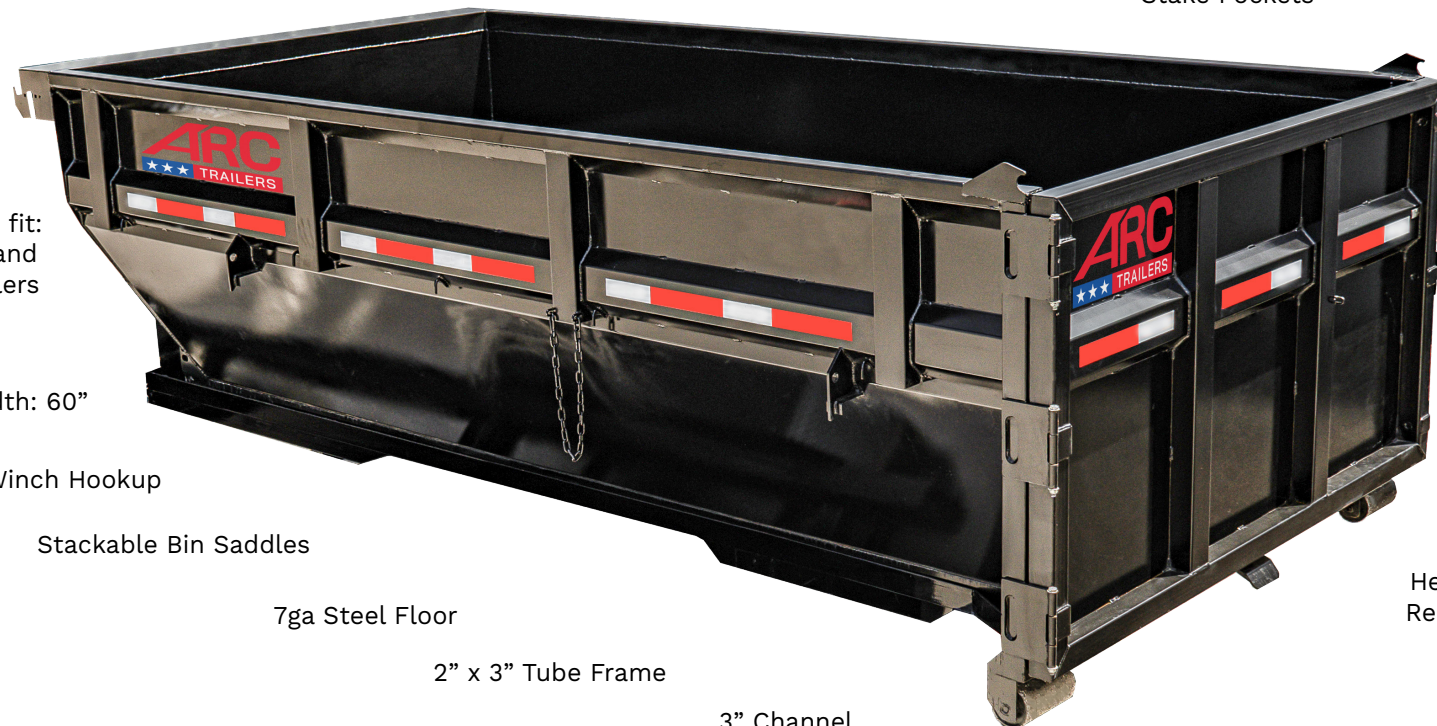

LENGTH: 14'
CAPACITY: 14YD | 20YD

Protected Roll Up Tarp Mounting Brackets with Anti-sail Bar

10ga Reinforced Steel Sides and Front

Tarp Tie Down Hooks

Stake Pockets

Adjustable Brackets fit: ARC, LoneStar, PJ, and MAXXD Roll Off Trailers

Bottom Bin/Rail Width: 60"

HD D-ring for Winch Hookup

Stackable Bin Saddles

7ga Steel Floor

2" x 3" Tube Frame

3" Channel Crossmembers 16" OC

(4) 5" Greasable Rollers

Rear Roll Up Tarp Hooks for Anti-sail

Heavy Duty 3-point Rear Door Latch

Heavy Duty Single Rear Door with HD Hinges

THE ARC ADVANTAGE

ARC 3/1 WARRANTY

Pull your ARC with confidence! The main frame of your trailer is covered for 3 years, and non-wear components are covered for 1 year.

PREMIUM PPG FINISH

ARC's state-of-the-art manufacturing facility utilizes premium PPG powdercoat finishes, delivering unmatched durability and corrosion resistance.