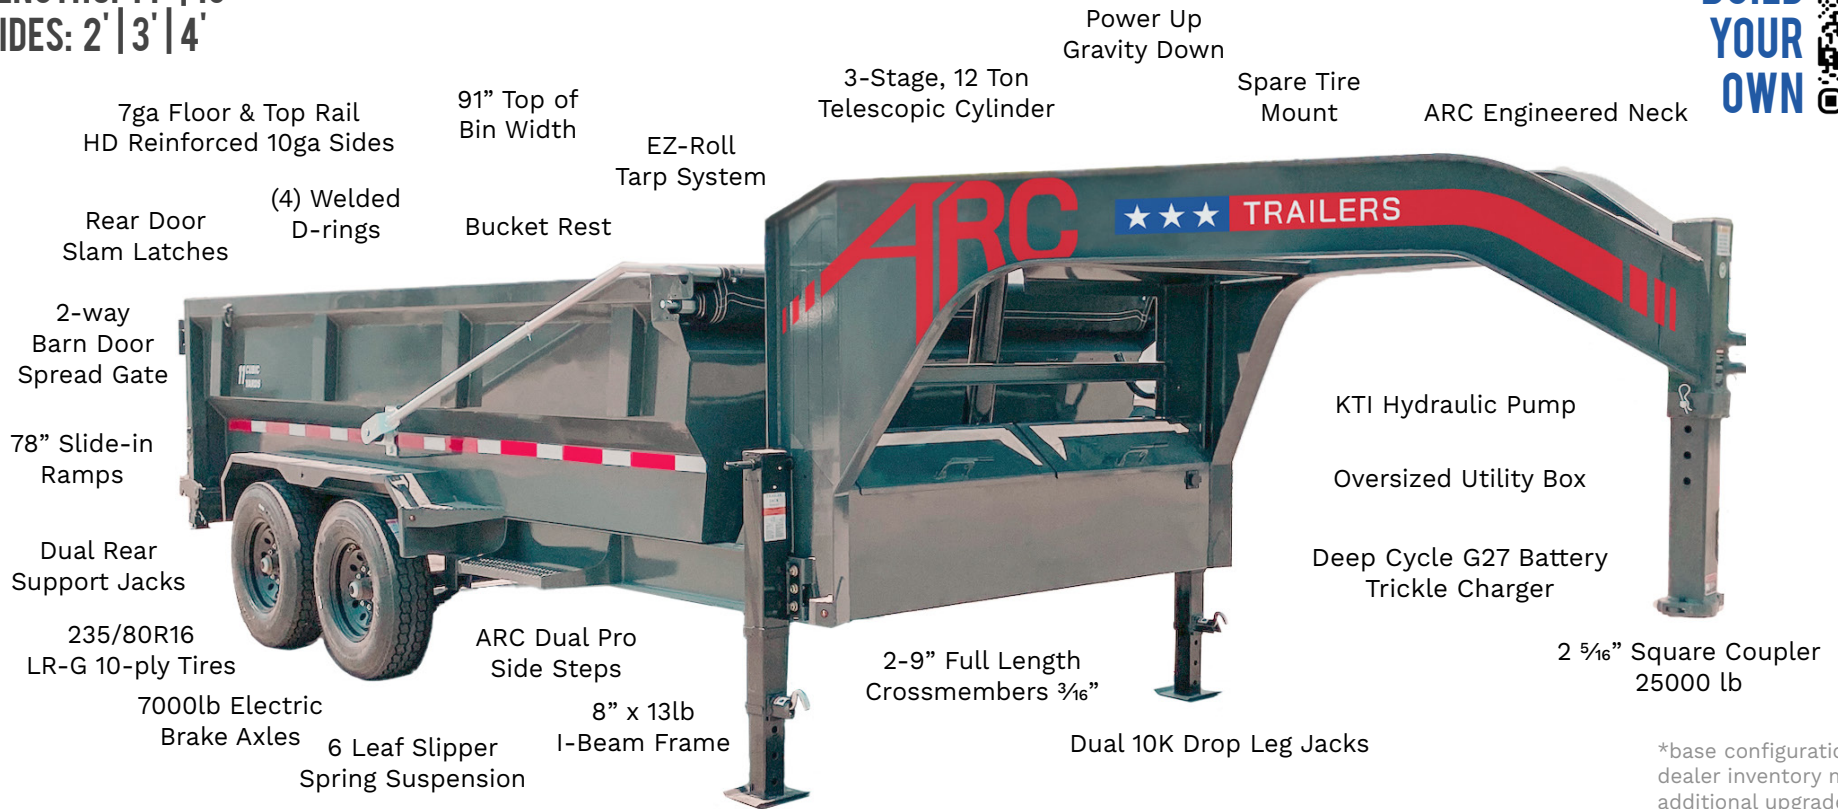

# GDT GOOSENECK TELESCOPIC DUMP

LENGTHS: 14' | 16'  
SIDES: 2' | 3' | 4'

BUILD YOUR OWN 

\*base configuration shown dealer inventory may vary additional upgrades available

### ARC 3/1 WARRANTY

Pull your ARC with confidence! The main frame of your trailer is covered for 3 years, and non-wear components are covered for 1 year.