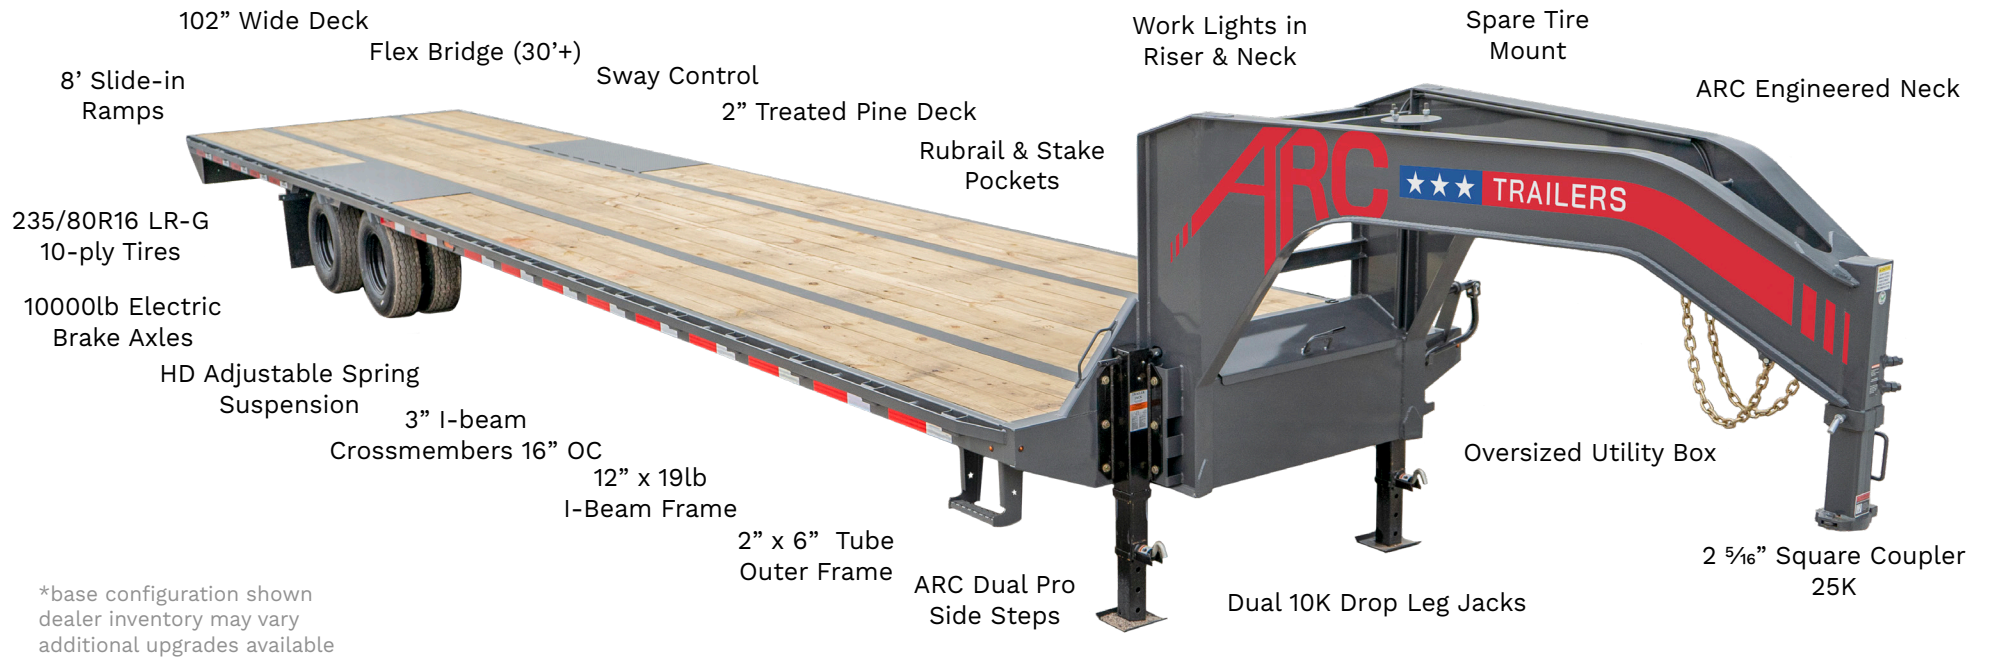

GDD GOOSENECK DECKOVER W/ DUALS

LENGTHS: 25' | 32' | 36' | 40'
AXLES: 10K | 12K

THE ARC ADVANTAGE

ARC 3/1 WARRANTY

Pull your ARC with confidence! The main frame of your trailer is covered for 3 years, and non-wear components are covered for 1 year.

PREMIUM PPG FINISH

ARC's state-of-the-art manufacturing facility utilizes premium PPG powdercoat finishes, delivering unmatched durability and corrosion resistance.