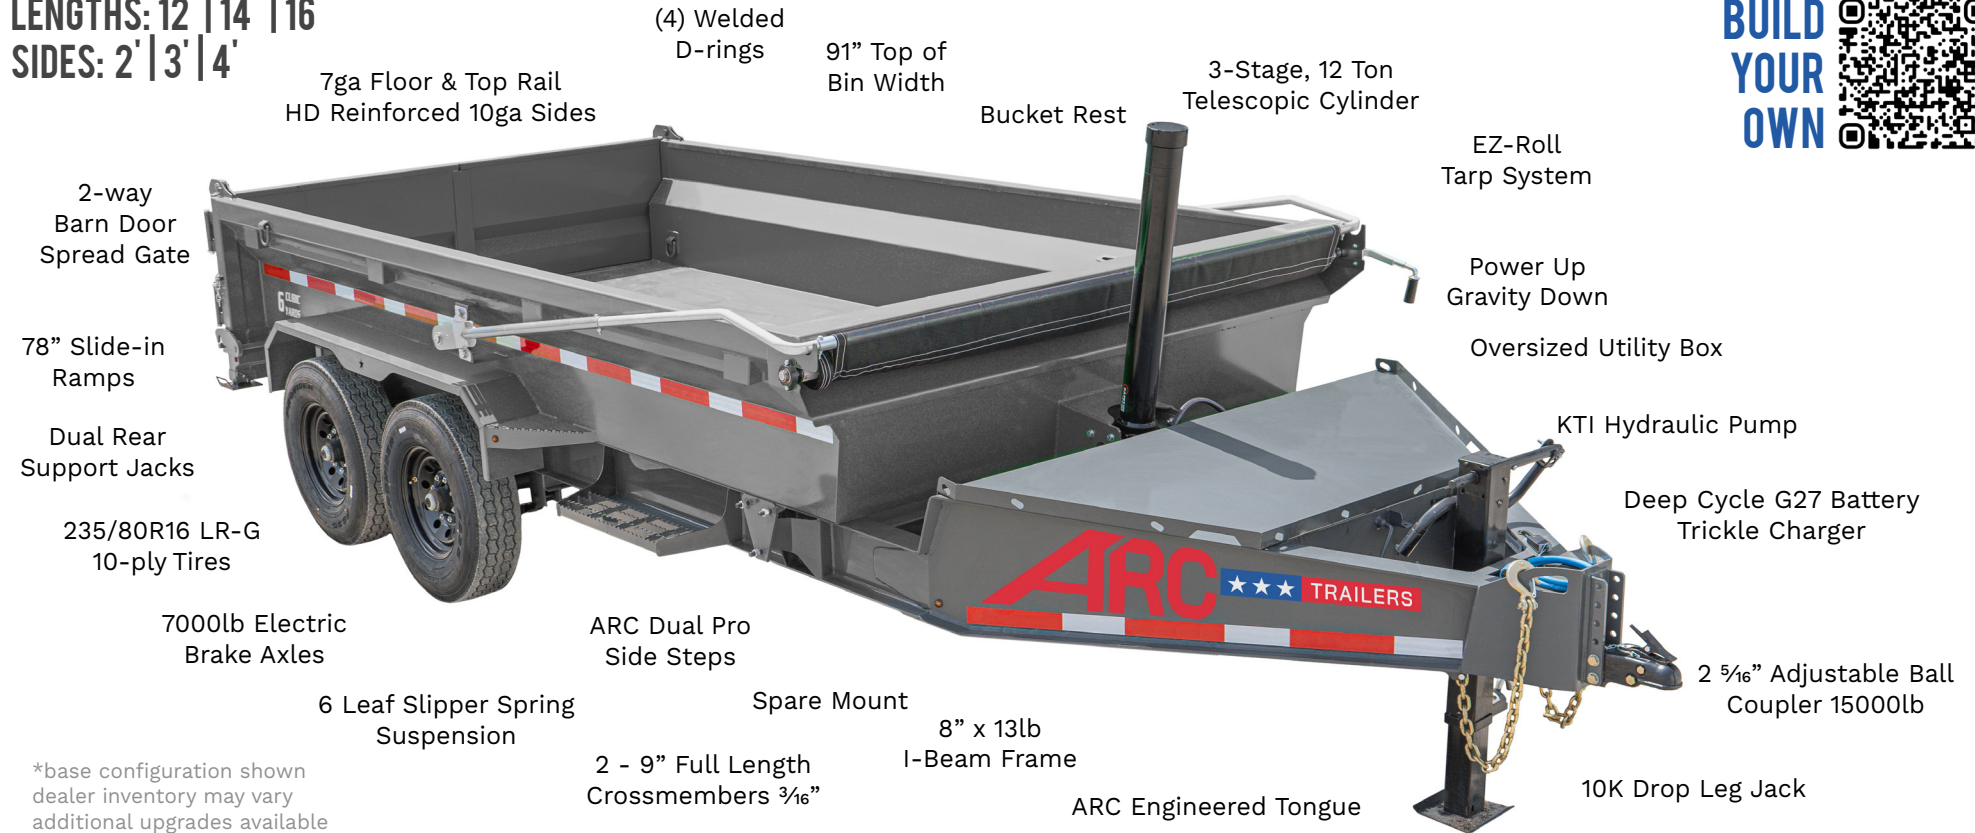

BDT BUMPER PULL TELESCOPIC DUMP

LENGTHS: 12' | 14' | 16'
SIDES: 2' | 3' | 4'

*base configuration shown dealer inventory may vary additional upgrades available

THE ARC ADVANTAGE

ARC 3/1 WARRANTY

Pull your ARC with confidence! The main frame of your trailer is covered for 3 years, and non-wear components are covered for 1 year.

PREMIUM PPG FINISH

ARC's state-of-the-art manufacturing facility utilizes premium PPG powdercoat finishes, delivering unmatched durability and corrosion resistance.